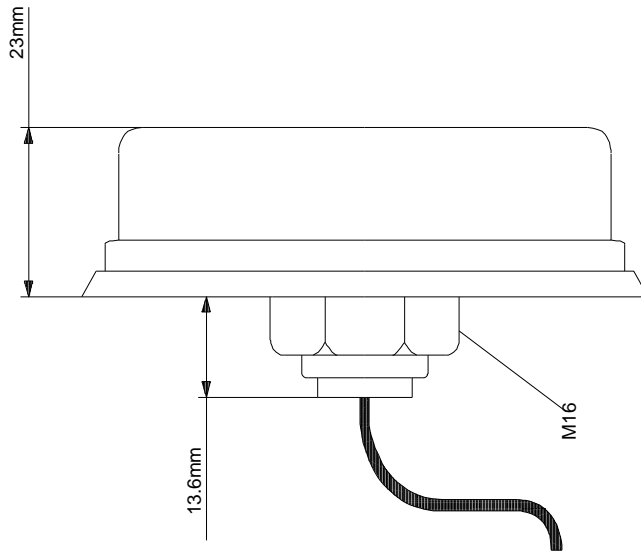

Position	Qty.	Description
	1	<p data-bbox="320 338 724 371"><b>Antenna, Roof mounting cpl. GSM</b></p>  <p data-bbox="711 611 1193 633"><b>Note! Product picture may differ from actual product</b></p> <p data-bbox="320 645 587 667">Product No.: <a href="#">97631956</a></p> <p data-bbox="320 701 1385 757">External GSM/GPRS antenna for roof mounting. Used with Grundfos CIM/CIU 25X and Grundfos CIM/CIU 27X ranges of products.</p>

**97631956 Antenna, Roof mounting cpl. GSM 50 Hz**

Note! All units are in [mm] unless others are stated.  
Disclaimer: This simplified dimensional drawing does not show all details.