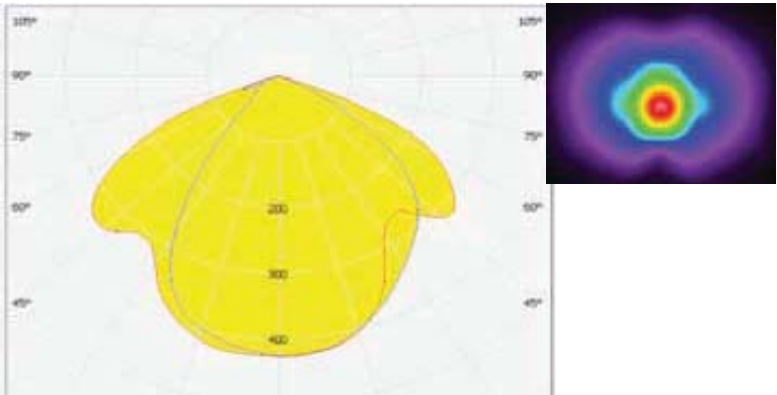

Light Engine Specifications	
LE450	
LED Maker	Nichia
LED Quantity	18
Power Consumption (W / DC)*	27
Input Voltage (V / DC	20
Luminous Flux (lm)*	2050
Color Temperature (K)	5000-7000
Color Rendering Index	> 70
Optics	Type I
Dimension (L x W x H) mm	288X71X63
Net weight (kg)	< 0.85
Operating ambient temp.(°C)	-20°C ~ +50°C
Relative ambient humidity (RH%)	10 ~ 85
Ingress Protection (IP)	IP65
Electrical Safety class	Class III
Fixture Material	PC / AL
Lifespan (L70 Life)	50,000
Certification	CE Compliance

Photometrics Data

T1

Note: The LE450 is constructed in a rugged IP65 enclosure for outdoor use but can also be fitted into a housing enclosure with adequate ventilation for additional aesthetics